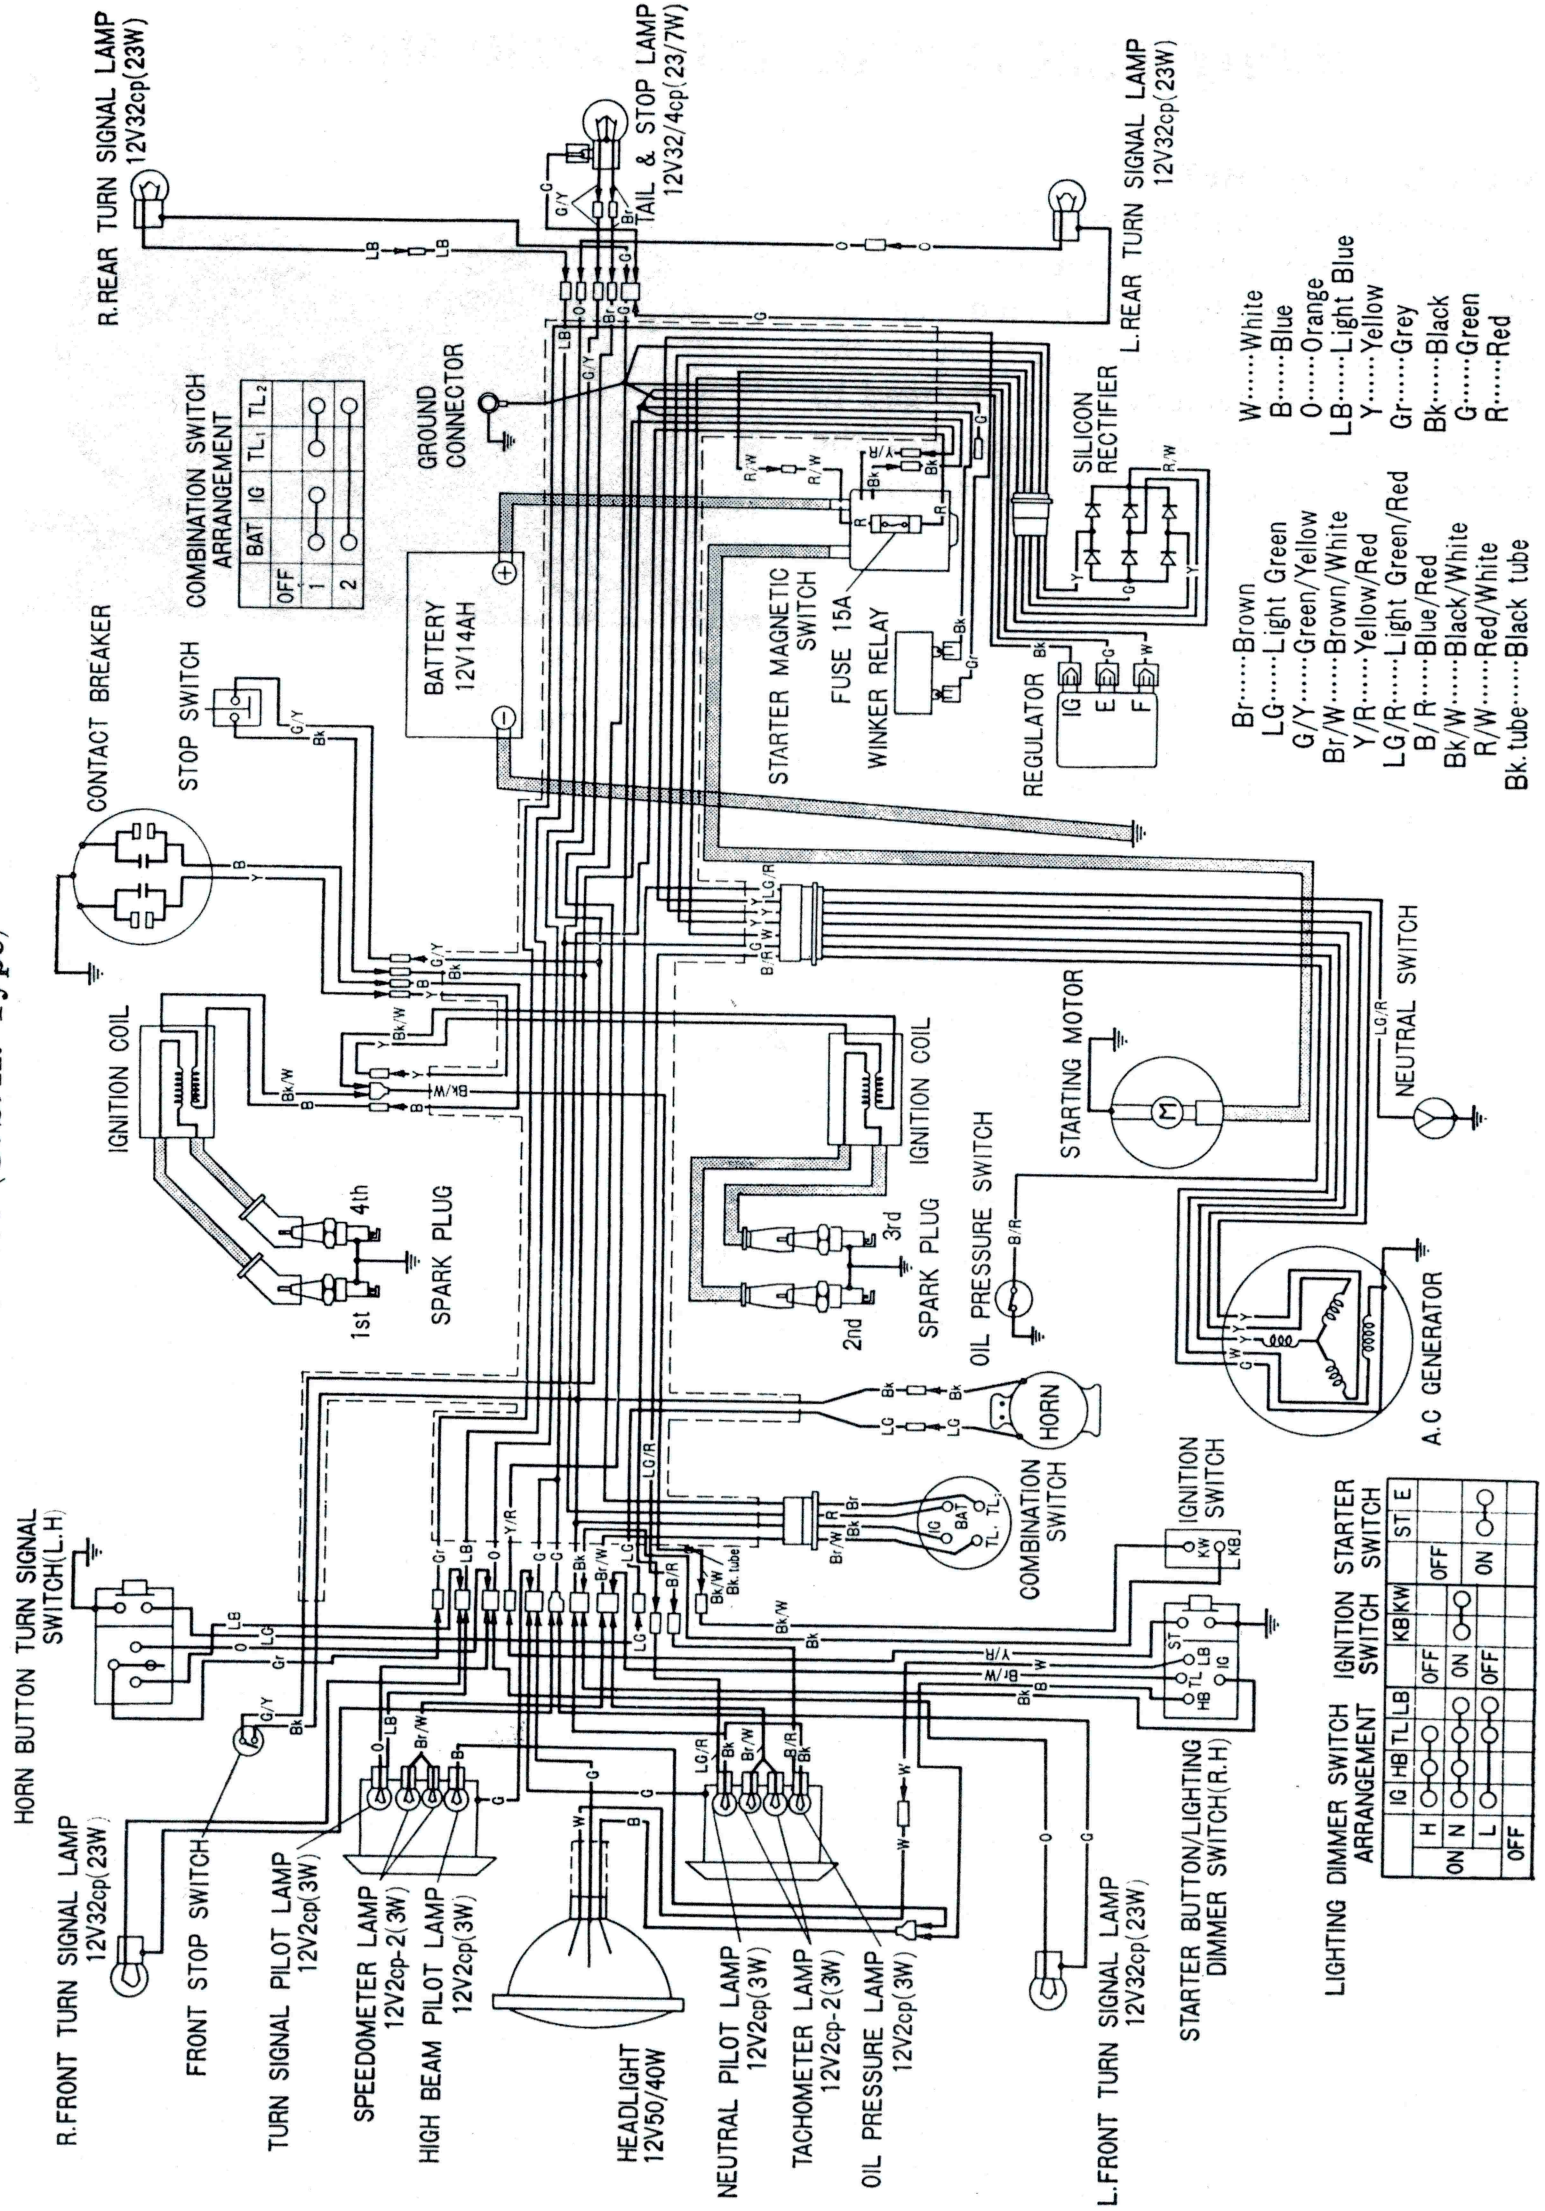

CB750 (U. S. A. Type)

WIRING DIAGRAM

LIGHTING DIMMER SWITCH ARRANGEMENT

IG	HB	TL	LB	KB/KW	ST	E
H	O	O	O	OFF	OFF	OFF
ON	N	O	O	O	ON	ON
L	O	O	O	OFF	OFF	OFF
OFF						

IGNITION STARTER SWITCH ARRANGEMENT

IG	HB	TL	LB	KB/KW	ST	E
H	O	O	O	OFF	OFF	OFF
ON	N	O	O	O	ON	ON
L	O	O	O	OFF	OFF	OFF
OFF						